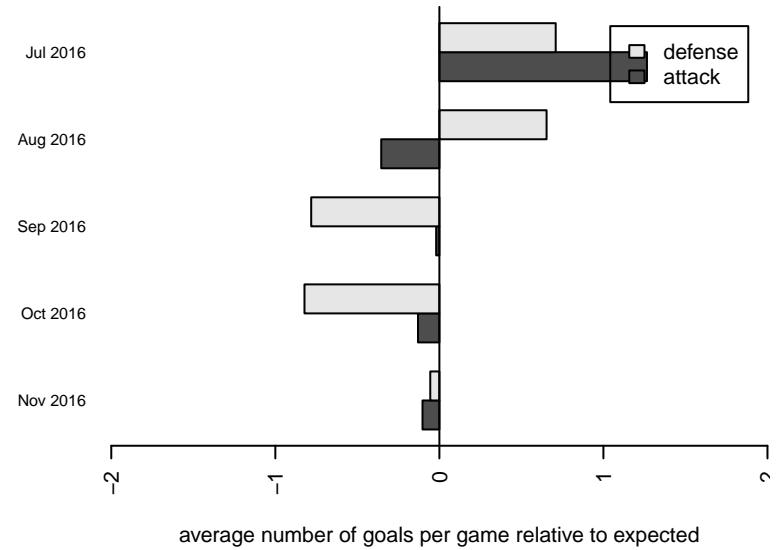

Performance relative to 13 month average