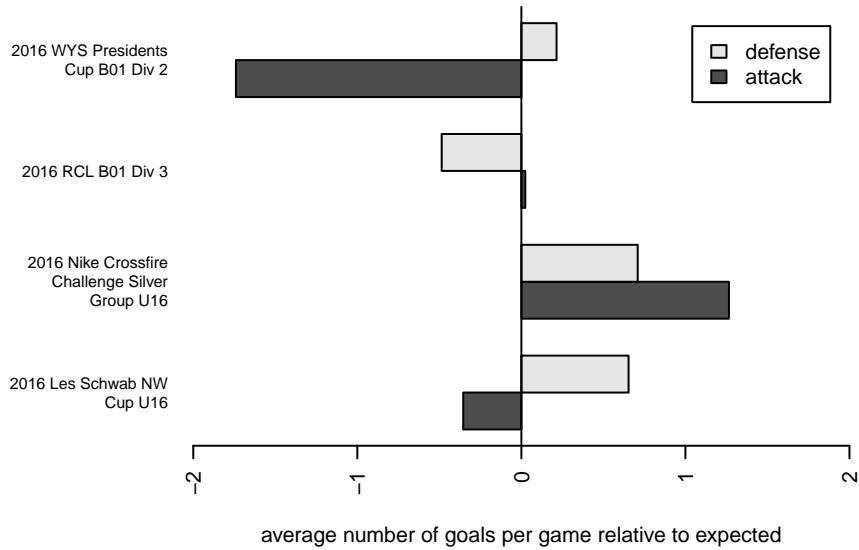

Spokane Sounders B B01

SSC Shadow
 Spokane, WA
 B01 total strength=1470
 attack=12.86 defense=8.11
 fall league = RCL B01 Div 3
 notes= Houston 2016

alt names used:
 SSC SOUNDERS B01-HOUSTON (WA)
 SPOKANE SHADOW SOUNDERS B01-HOUS
 Spokane Sounders B01-B
 Spokane Sounders B01-B

Venues played:
 2016 Nike Crossfire Challenge Silver Group U1
 2016 Les Schwab NW Cup U16
 2016 RCL B01 Div 3
 2016 WYS Presidents Cup B01 Div 2

Spokane Sounders B B01
 Dots are actual minus expected GF (blue circles) and GA (red triangles).
 Blue line is smoothed change in attack strength. Red is smoothed change in defense strength.

**attack and defense variance (black dot)
relative to other teams
and top 10 in region**

**attack and defense rating
relative to others at age
and all opponents in last 13 months**

Performance relative to 13 month average