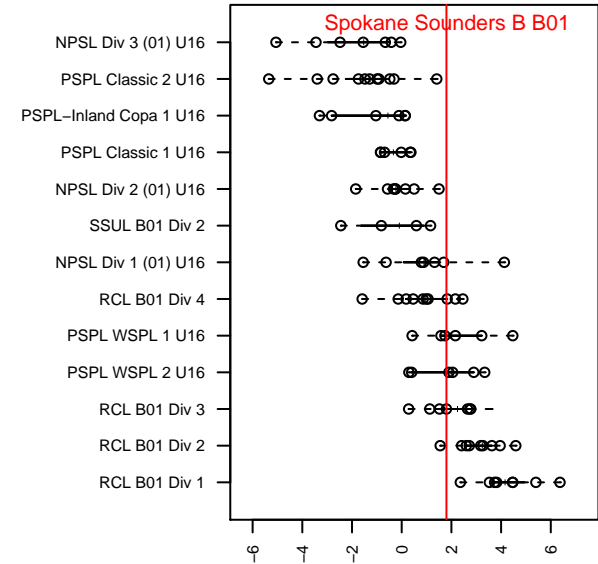

Spokane Sounders B B01

SSC Shadow
 Spokane, WA
 B01 total strength=1470
 attack=12.86 defense=8.11
 fall league = RCL B01 Div 3
 notes= Houston 2016

alt names used:
 SSC SOUNDERS B01-HOUSTON (WA)
 SPOKANE SHADOW SOUNDERS B01-HOUS
 Spokane Sounders B01-B
 Spokane Sounders B01-B

Venues played:
 2016 Nike Crossfire Challenge Silver Group U1
 2016 Les Schwab NW Cup U16
 2016 RCL B01 Div 3
 2016 WYS Presidents Cup B01 Div 2

Spokane Sounders B B01
 Dots are actual minus expected GF (blue circles) and GA (red triangles).
 Blue line is smoothed change in attack strength. Red is smoothed change in defense strength.

**attack and defense variance (black dot)
relative to other teams
and top 10 in region**

**attack and defense rating
relative to others at age
and all opponents in last 13 months**

Performance relative to 13 month average