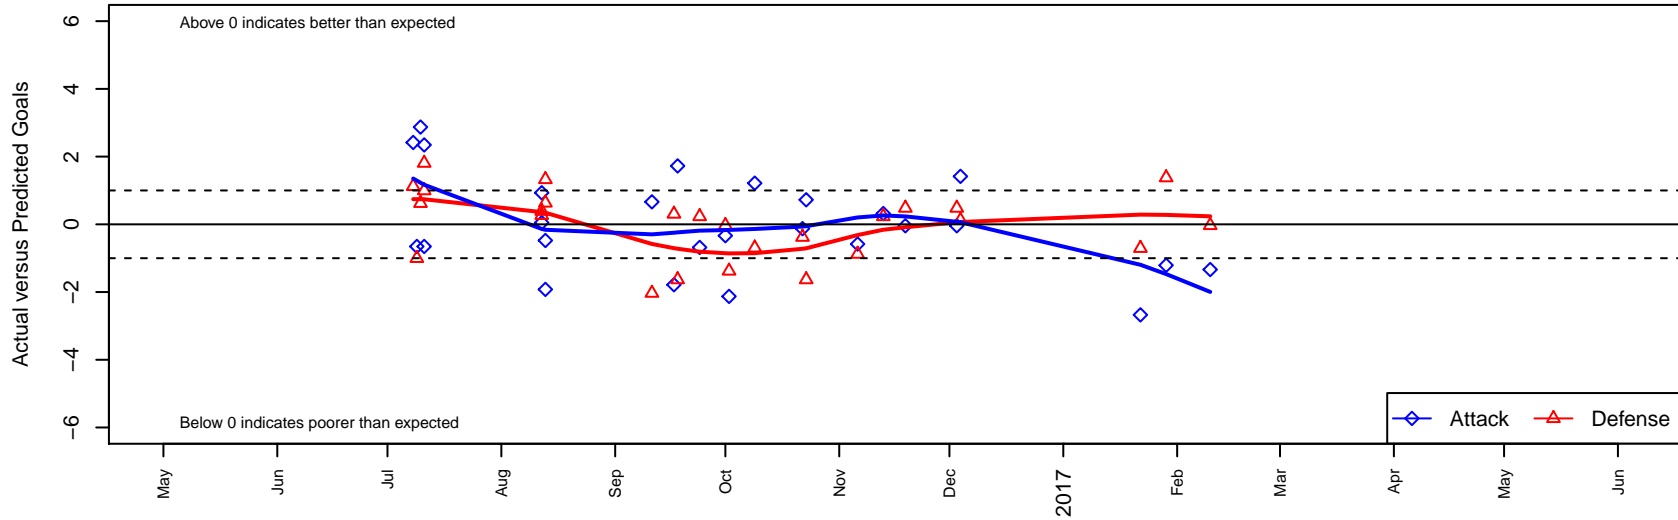

Spokane Sounders B B01

SSC Shadow
 Spokane, WA
 B01 total strength=1470
 attack=12.86 defense=8.11
 fall league = RCL B01 Div 3
 notes= Houston 2016

alt names used:
 SSC SOUNDERS B01-HOUSTON (WA)
 SPOKANE SHADOW SOUNDERS B01-HOUS
 Spokane Sounders B01-B
 Spokane Sounders B01-B

Venues played:
 2016 Nike Crossfire Challenge Silver Group U1
 2016 Les Schwab NW Cup U16
 2016 RCL B01 Div 3
 2016 WYS Presidents Cup B01 Div 2

Spokane Sounders B B01
 Dots are actual minus expected GF (blue circles) and GA (red triangles).
 Blue line is smoothed change in attack strength. Red is smoothed change in defense strength.

**attack and defense variance (black dot)
relative to other teams
and top 10 in region**

**attack and defense rating
relative to others at age
and all opponents in last 13 months**

Performance relative to 13 month average